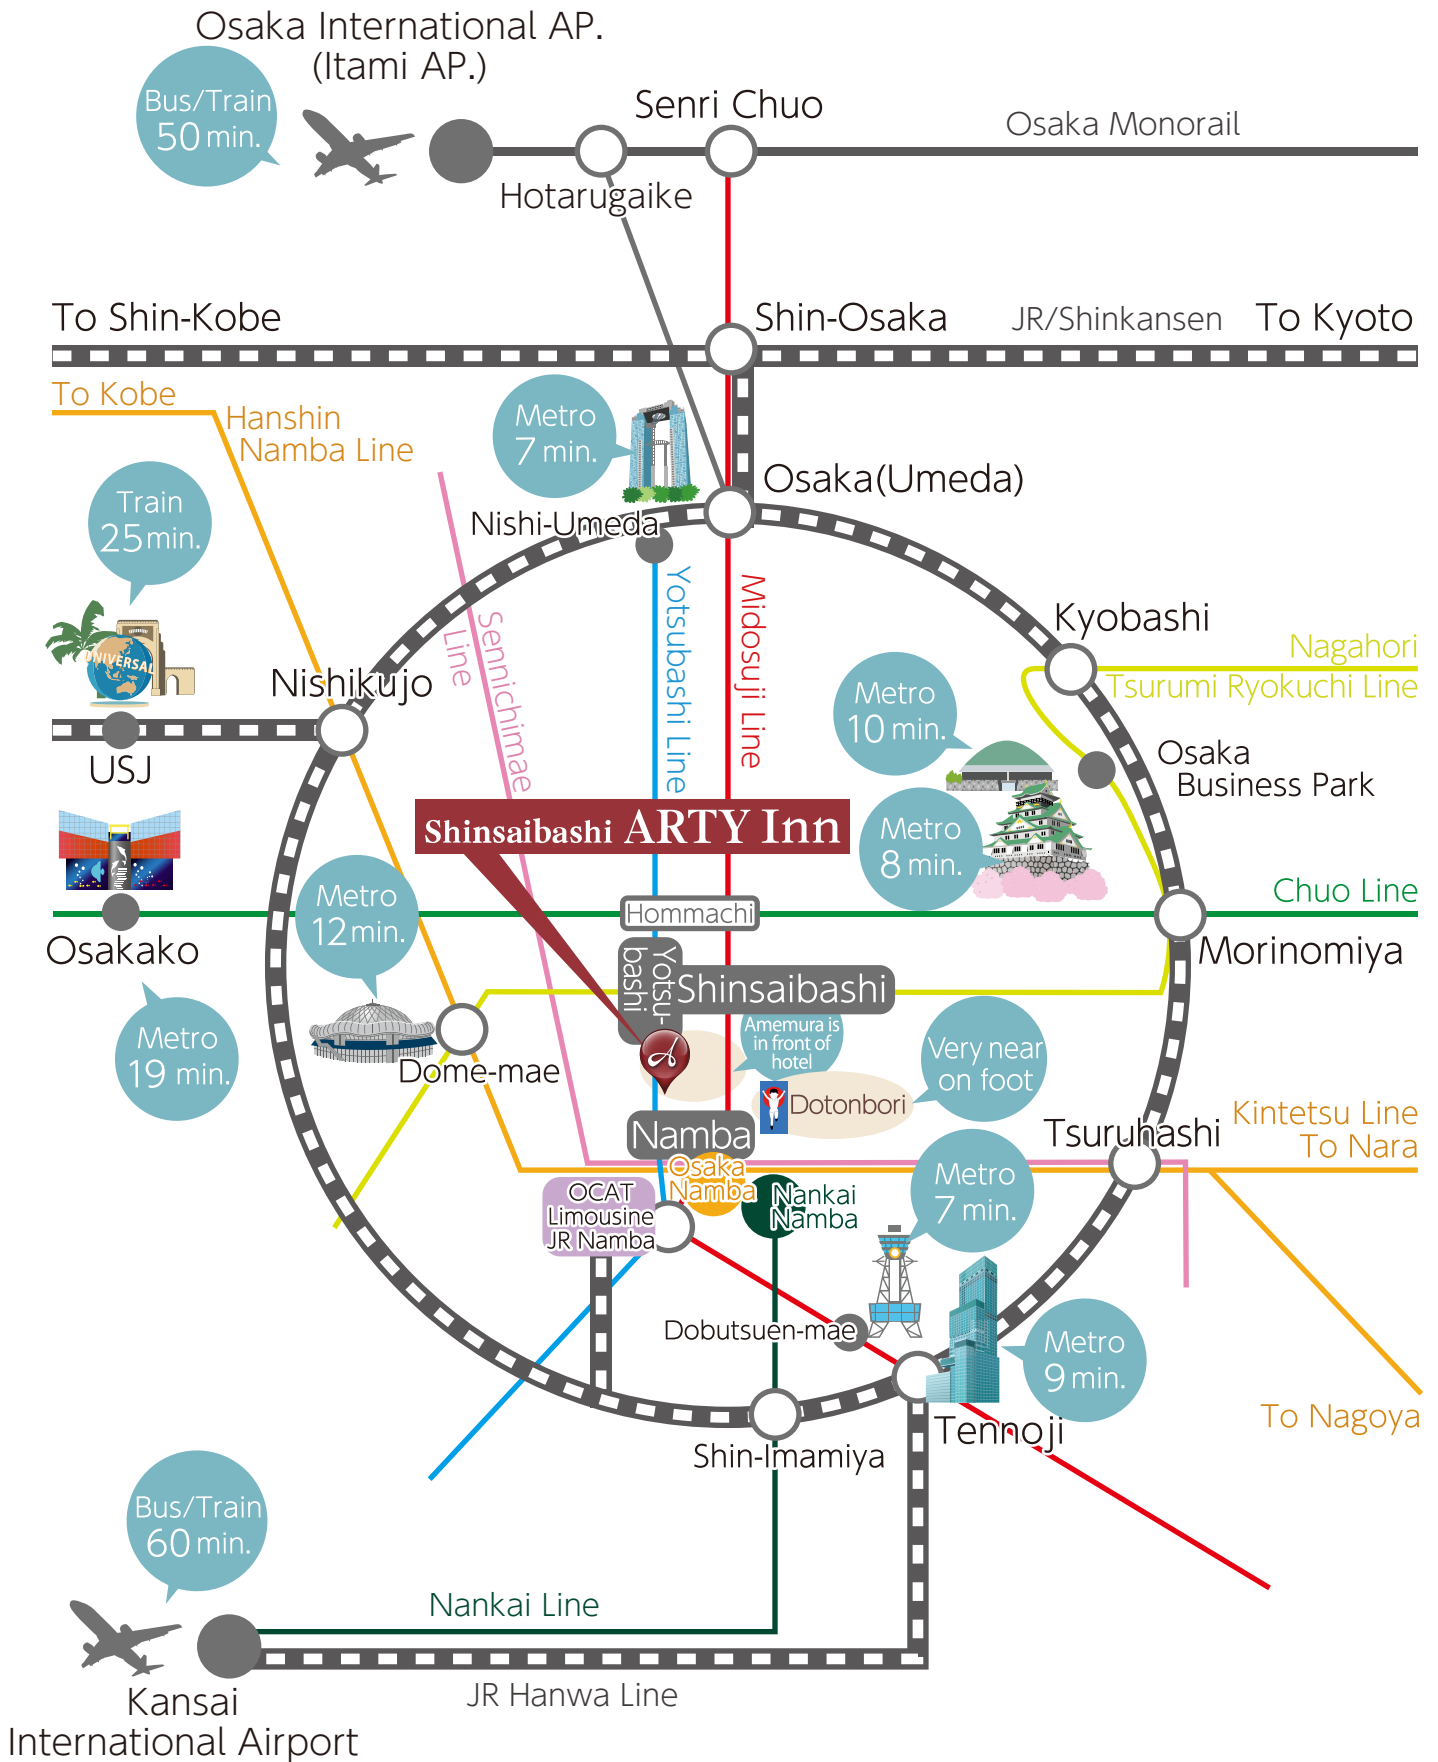

# Route Map & Sightseeing Spots

The near stations to our hotel are the 'Shinsaibashi', 'Yotsubashi', and 'Namba' metro stations. The displayed time is an estimate time from the nearest station of the hotel to the destination station.